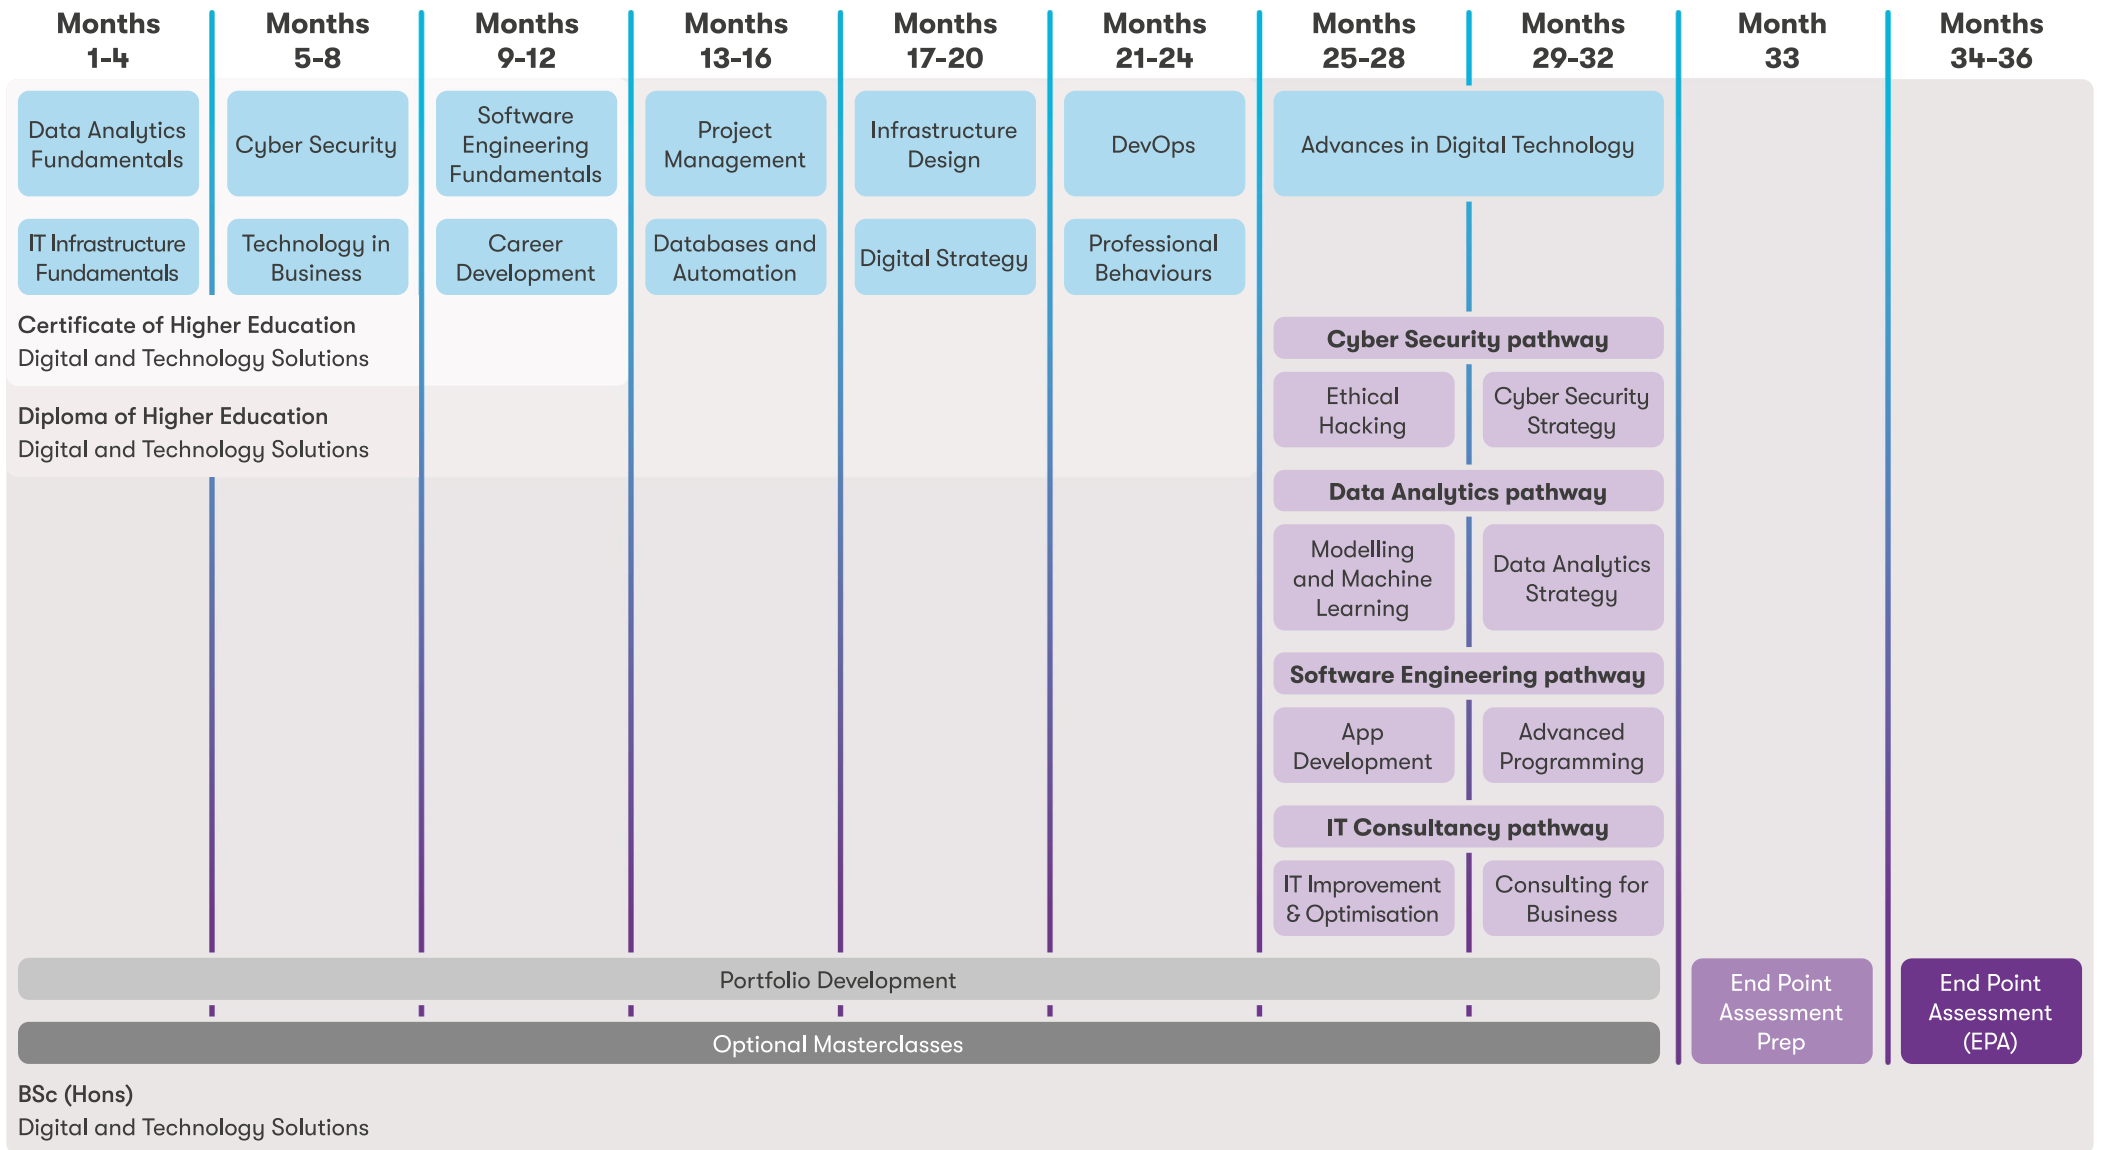

BSc Applied Digital Technology learner journey.

■ Technical modules
 ■ Elective modules (choose 1 pathway)
 ■ Portfolio Development
 ■ Optional Masterclasses
 ■ EPA Preparation
 ■ EPA